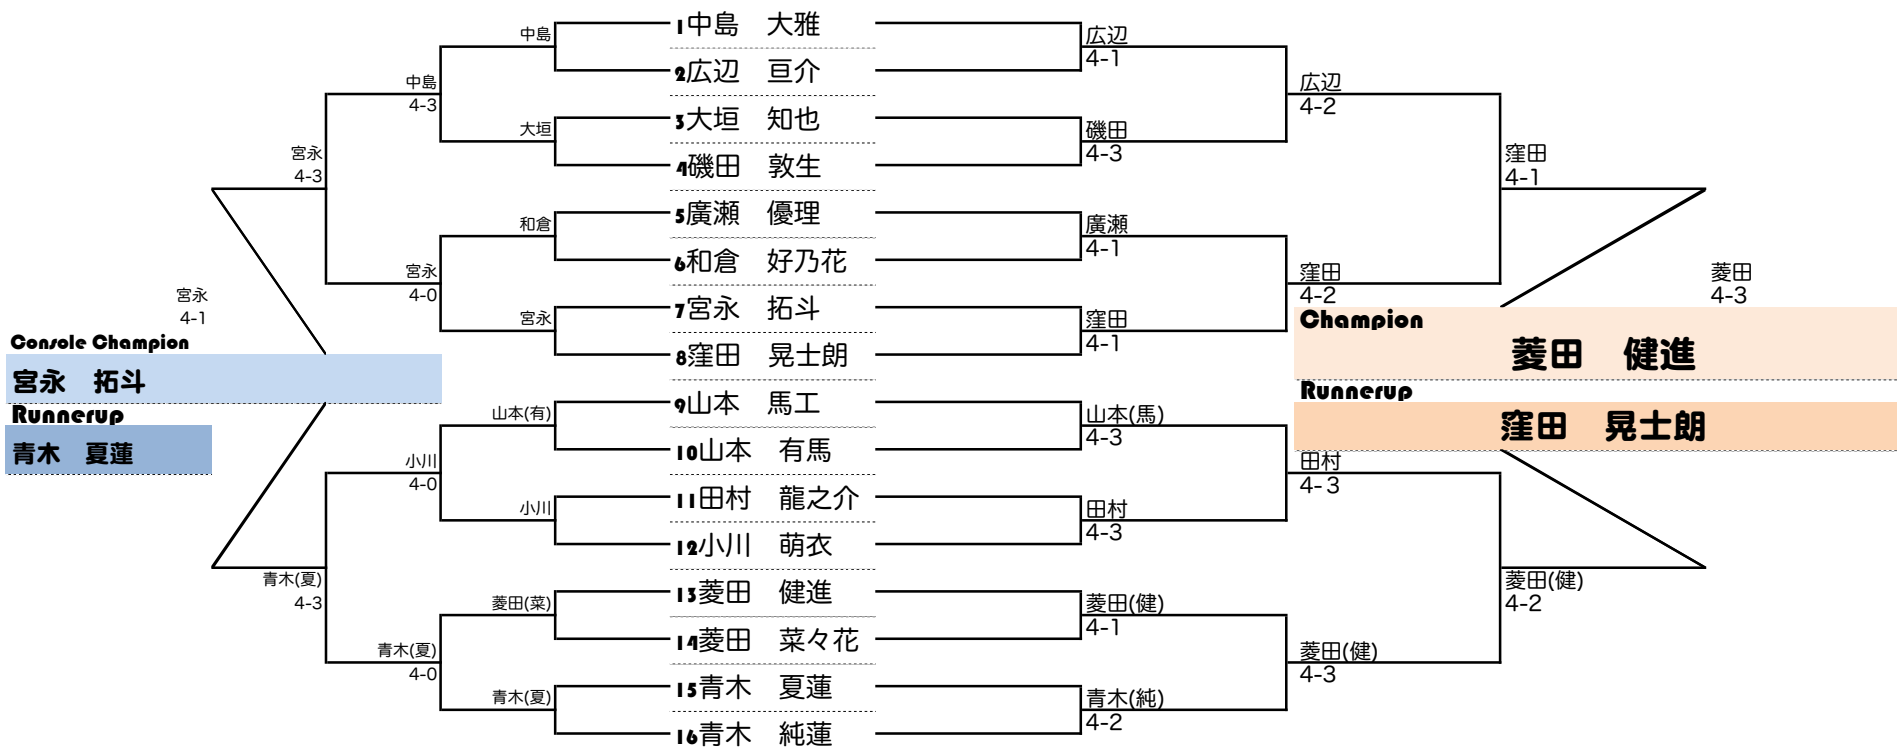

Main draw

Console

3rd Contest

3rd

田村 龍之介

4th

廣邊 巨介