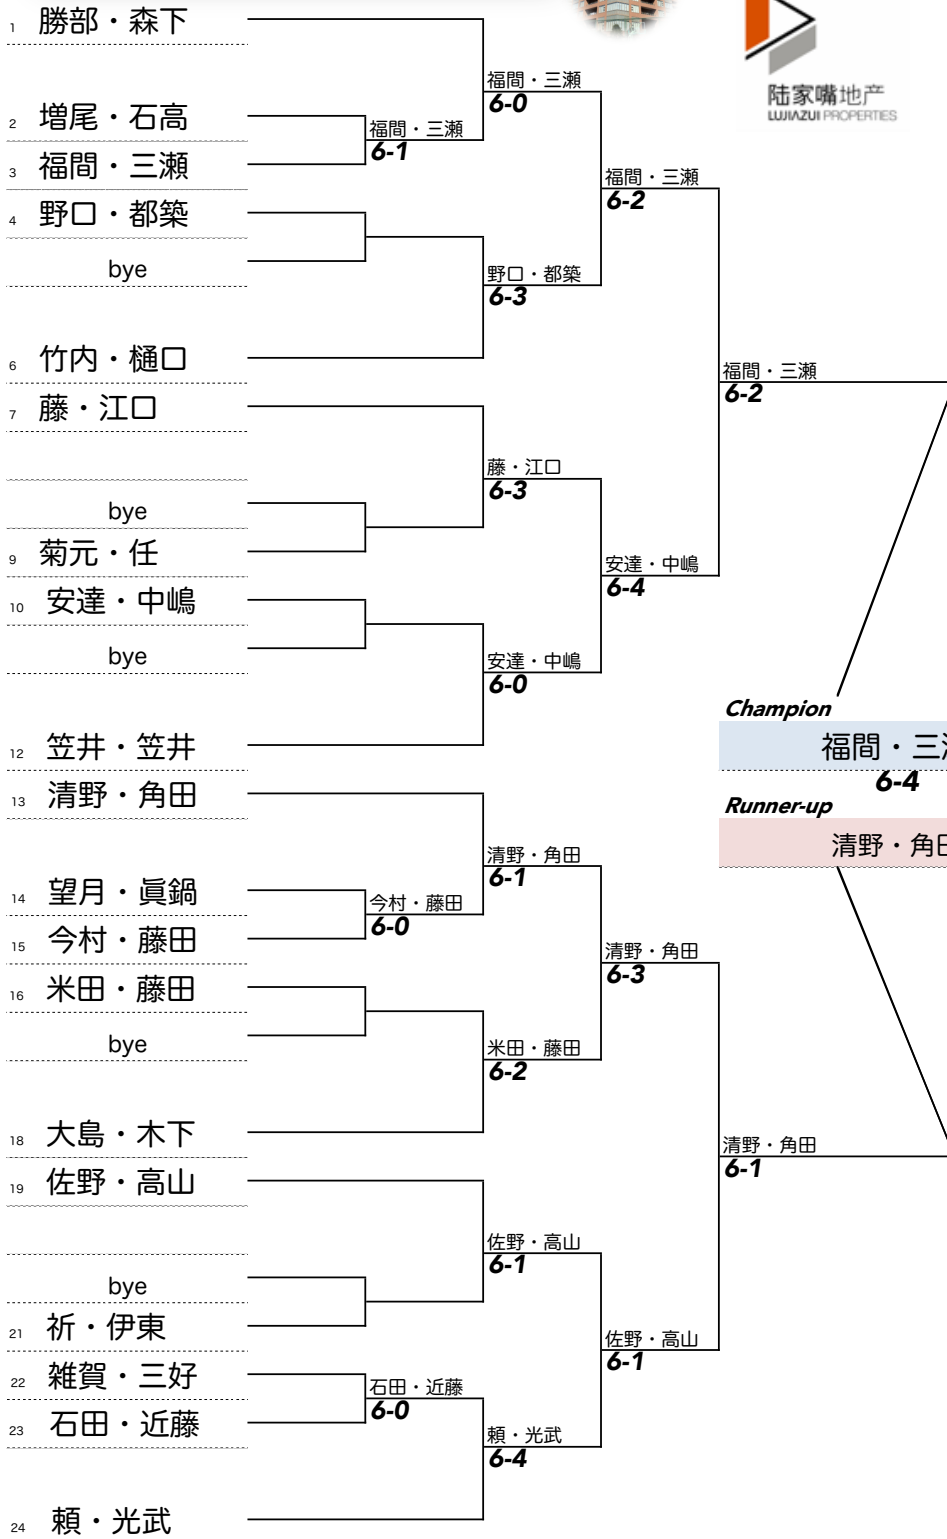

東和公寓

Towa Cup 2015 Winter Shanghai

Main Draw Men's Doubles

Shanghai, CHN
11 January 2015
Hard

陆家嘴地产
LUJIAYUAN PROPERTIES

3rd contest