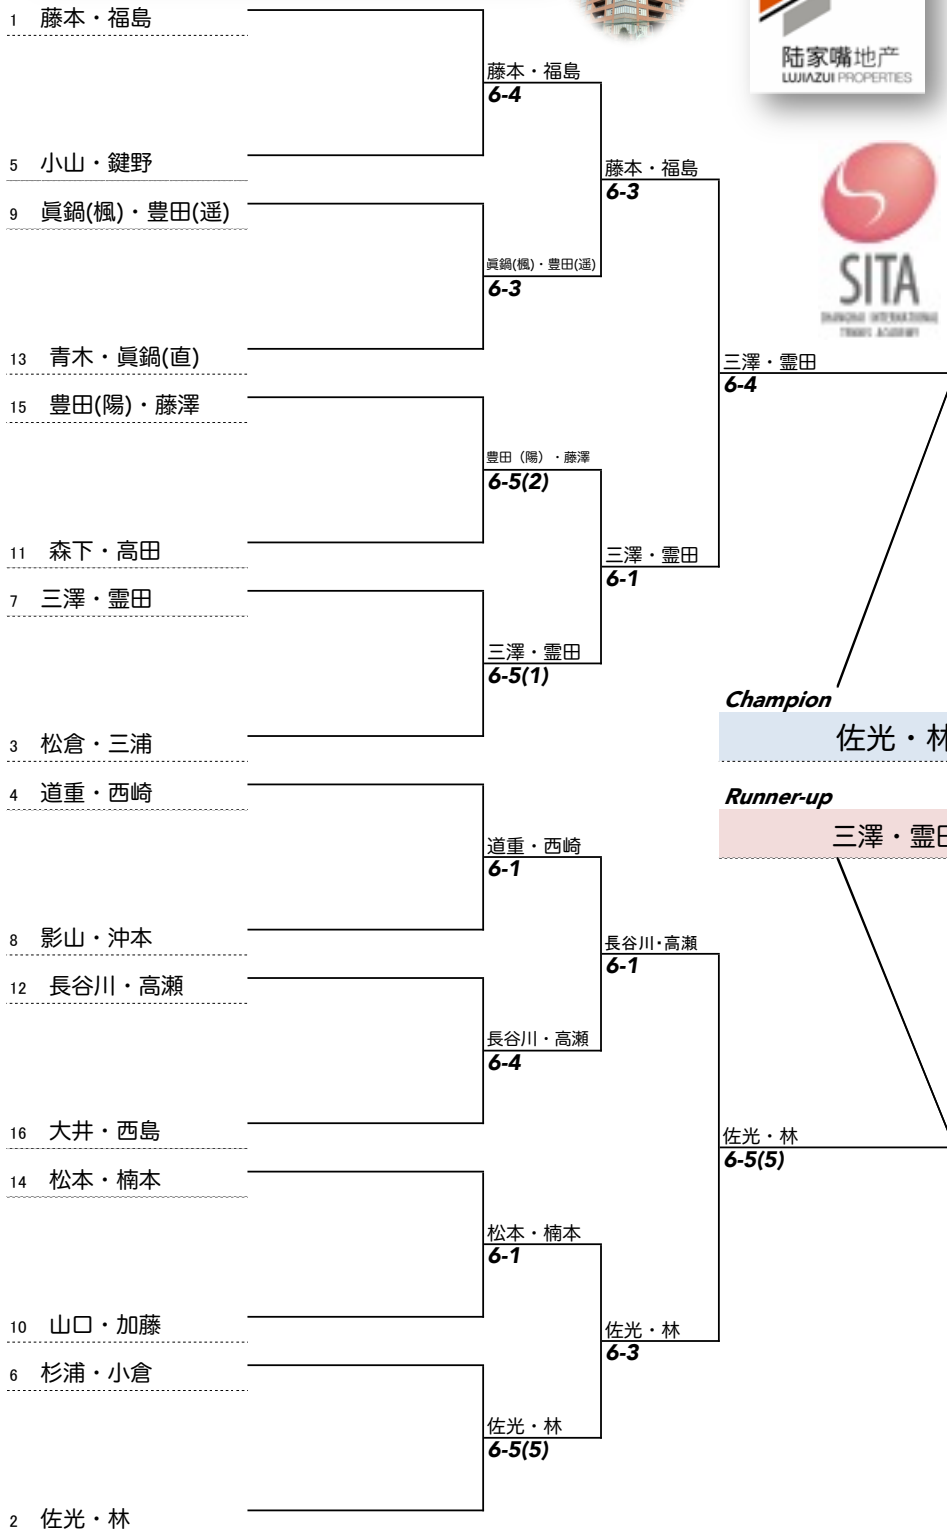

東和公寓

Towa Cup 2015 Winter Shanghai

Main Draw Women's Doubles

Shanghai, CHN
11 January 2015
Hard

Champion

Runner-up

佐光・林

三澤・霊田

3rd contest